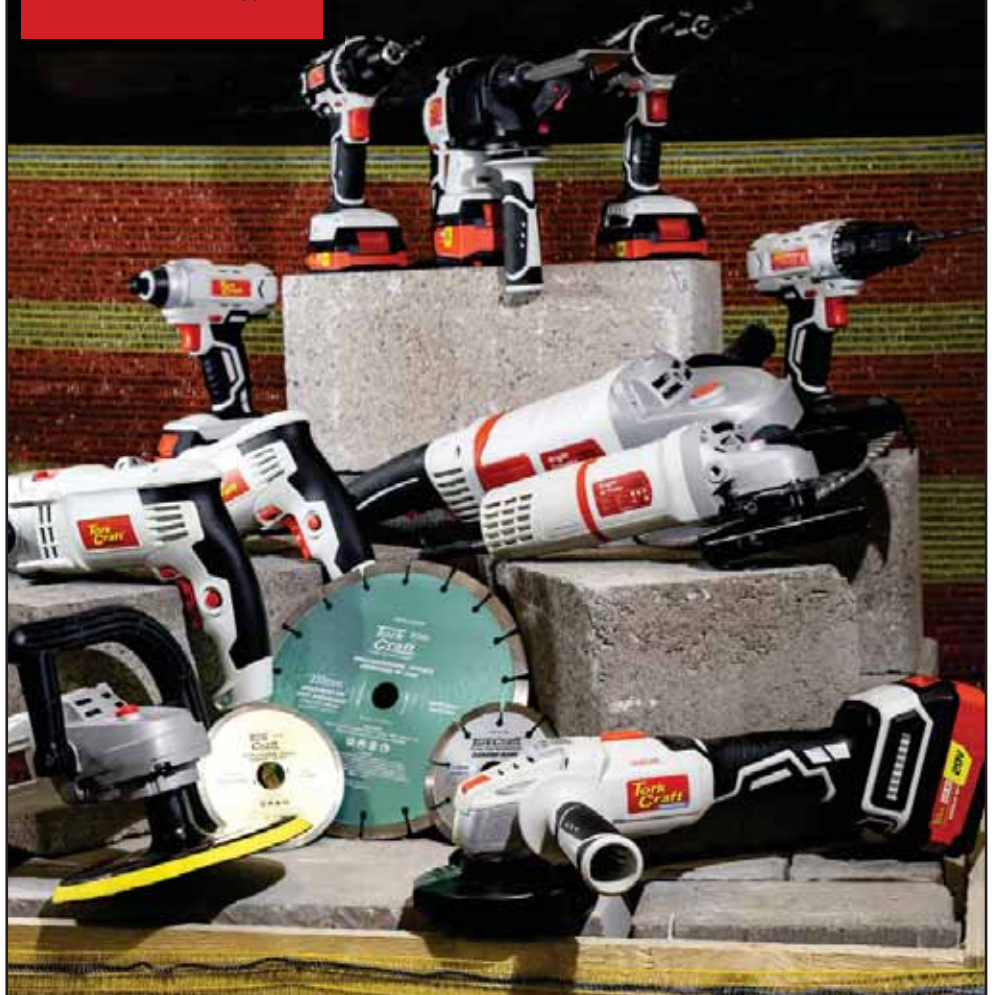

Lockable

154 Pce

RACING

TCTB154
Top Box 154 Pce
3 Drawer & Top Tray

TRACKBOX

Tork Craft™

Tools for every job

Power Tools Corded &
www.torkcraft.com